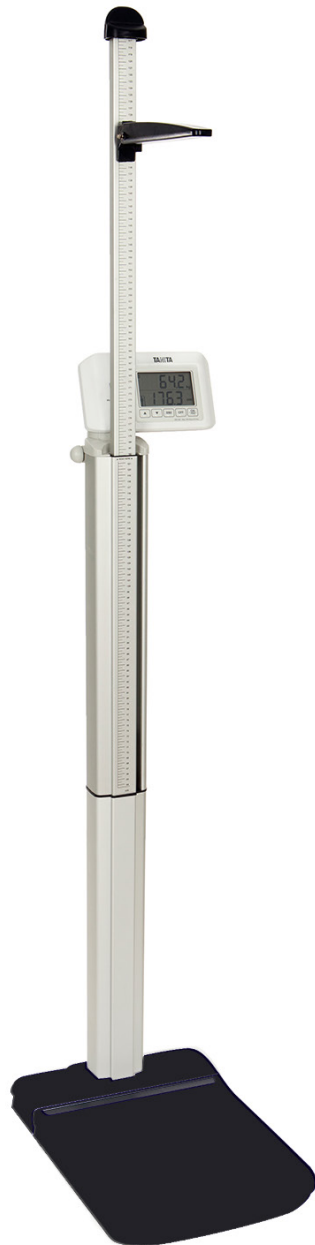

WB-800Hplus

DIGITAL SCALE WITH BMI FUNCTION

***Hospitals, Clinics, Spas,
Gyms, Clubs, these
scales are the perfect
weighing solution***

***660 lb / 300kg weight
capacity suitable for all
patients***

***EMR ready with
straightforward digital
outputs***

***Step-on, activation, no
buttons to push***

***Low level stable
platform for elderly or
obese patients***

***Swivel easy-to-read
LCD displays allowing
confidential readings***

Integrated Stadiometer

WB-800Hplus

DIGITAL SCALE WITH BMI FUNCTION

The WB-800Hplus scale is perfect for those instances where absolute measurement of weight gain or loss is a necessity. This incredibly durable, yet portable, professional grade scale is perfect for any busy practice, gym or clinic. Features an extended capacity and **oversized low-profile platform**, with instant-on activation of digital weight and BMI to accommodate a wide range of clients and patients with fast, accurate results on a jumbo LED display. With an integrated stadiometer on column mounted display provides efficient measurement of height, suitable for both children and adults. Includes rotating display and platform castors. The RS-232 and USB outputs provide straight-forward digital data for EMR integration.

Specifications:

- ✓ **Capacity:** 660 lb (300 kg)
- ✓ **Weight Increments:** 0.2 lb (0.1 kg)
- ✓ **Height Range:**
25"–84" x 1/4" / 64–214 cm x 0.5 cm
- ✓ **Dimensions and Weight:**
WB-800Hplus: 23.4" x 15.6" x 56.1", Wt 25.0lb
- ✓ **Power:** AC adapter (included)
4 x AA batteries (not included)
- ✓ **Platform:** 15.3" x 15.6" x 1.9"
- ✓ **Display:** 2.4" x 3.9"
- ✓ **Output:** RS-232 and USB (type B)
- ✓ **Comes with a 3 year warranty**