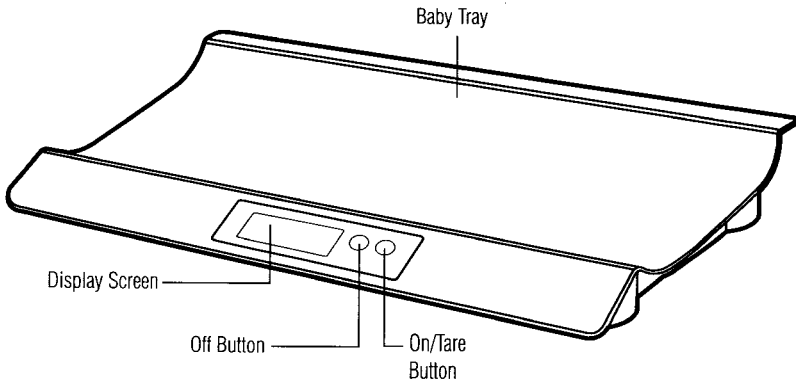

TANITA

Monitoring Your Health

BD-585

Digital Baby Scale

Báscula (Pesa) Digital para Bebés

Instruction Manual

Manual de Instrucciones

Components and Features

Display will show weight.

After taking the baby away from the tray and after a few seconds, the display will return to "0 0.0" and turn off automatically.

Tare Function

The Tare function allows you to weigh the baby with another item (i.e. towel or blanket) without skewing the actual weight of the baby.